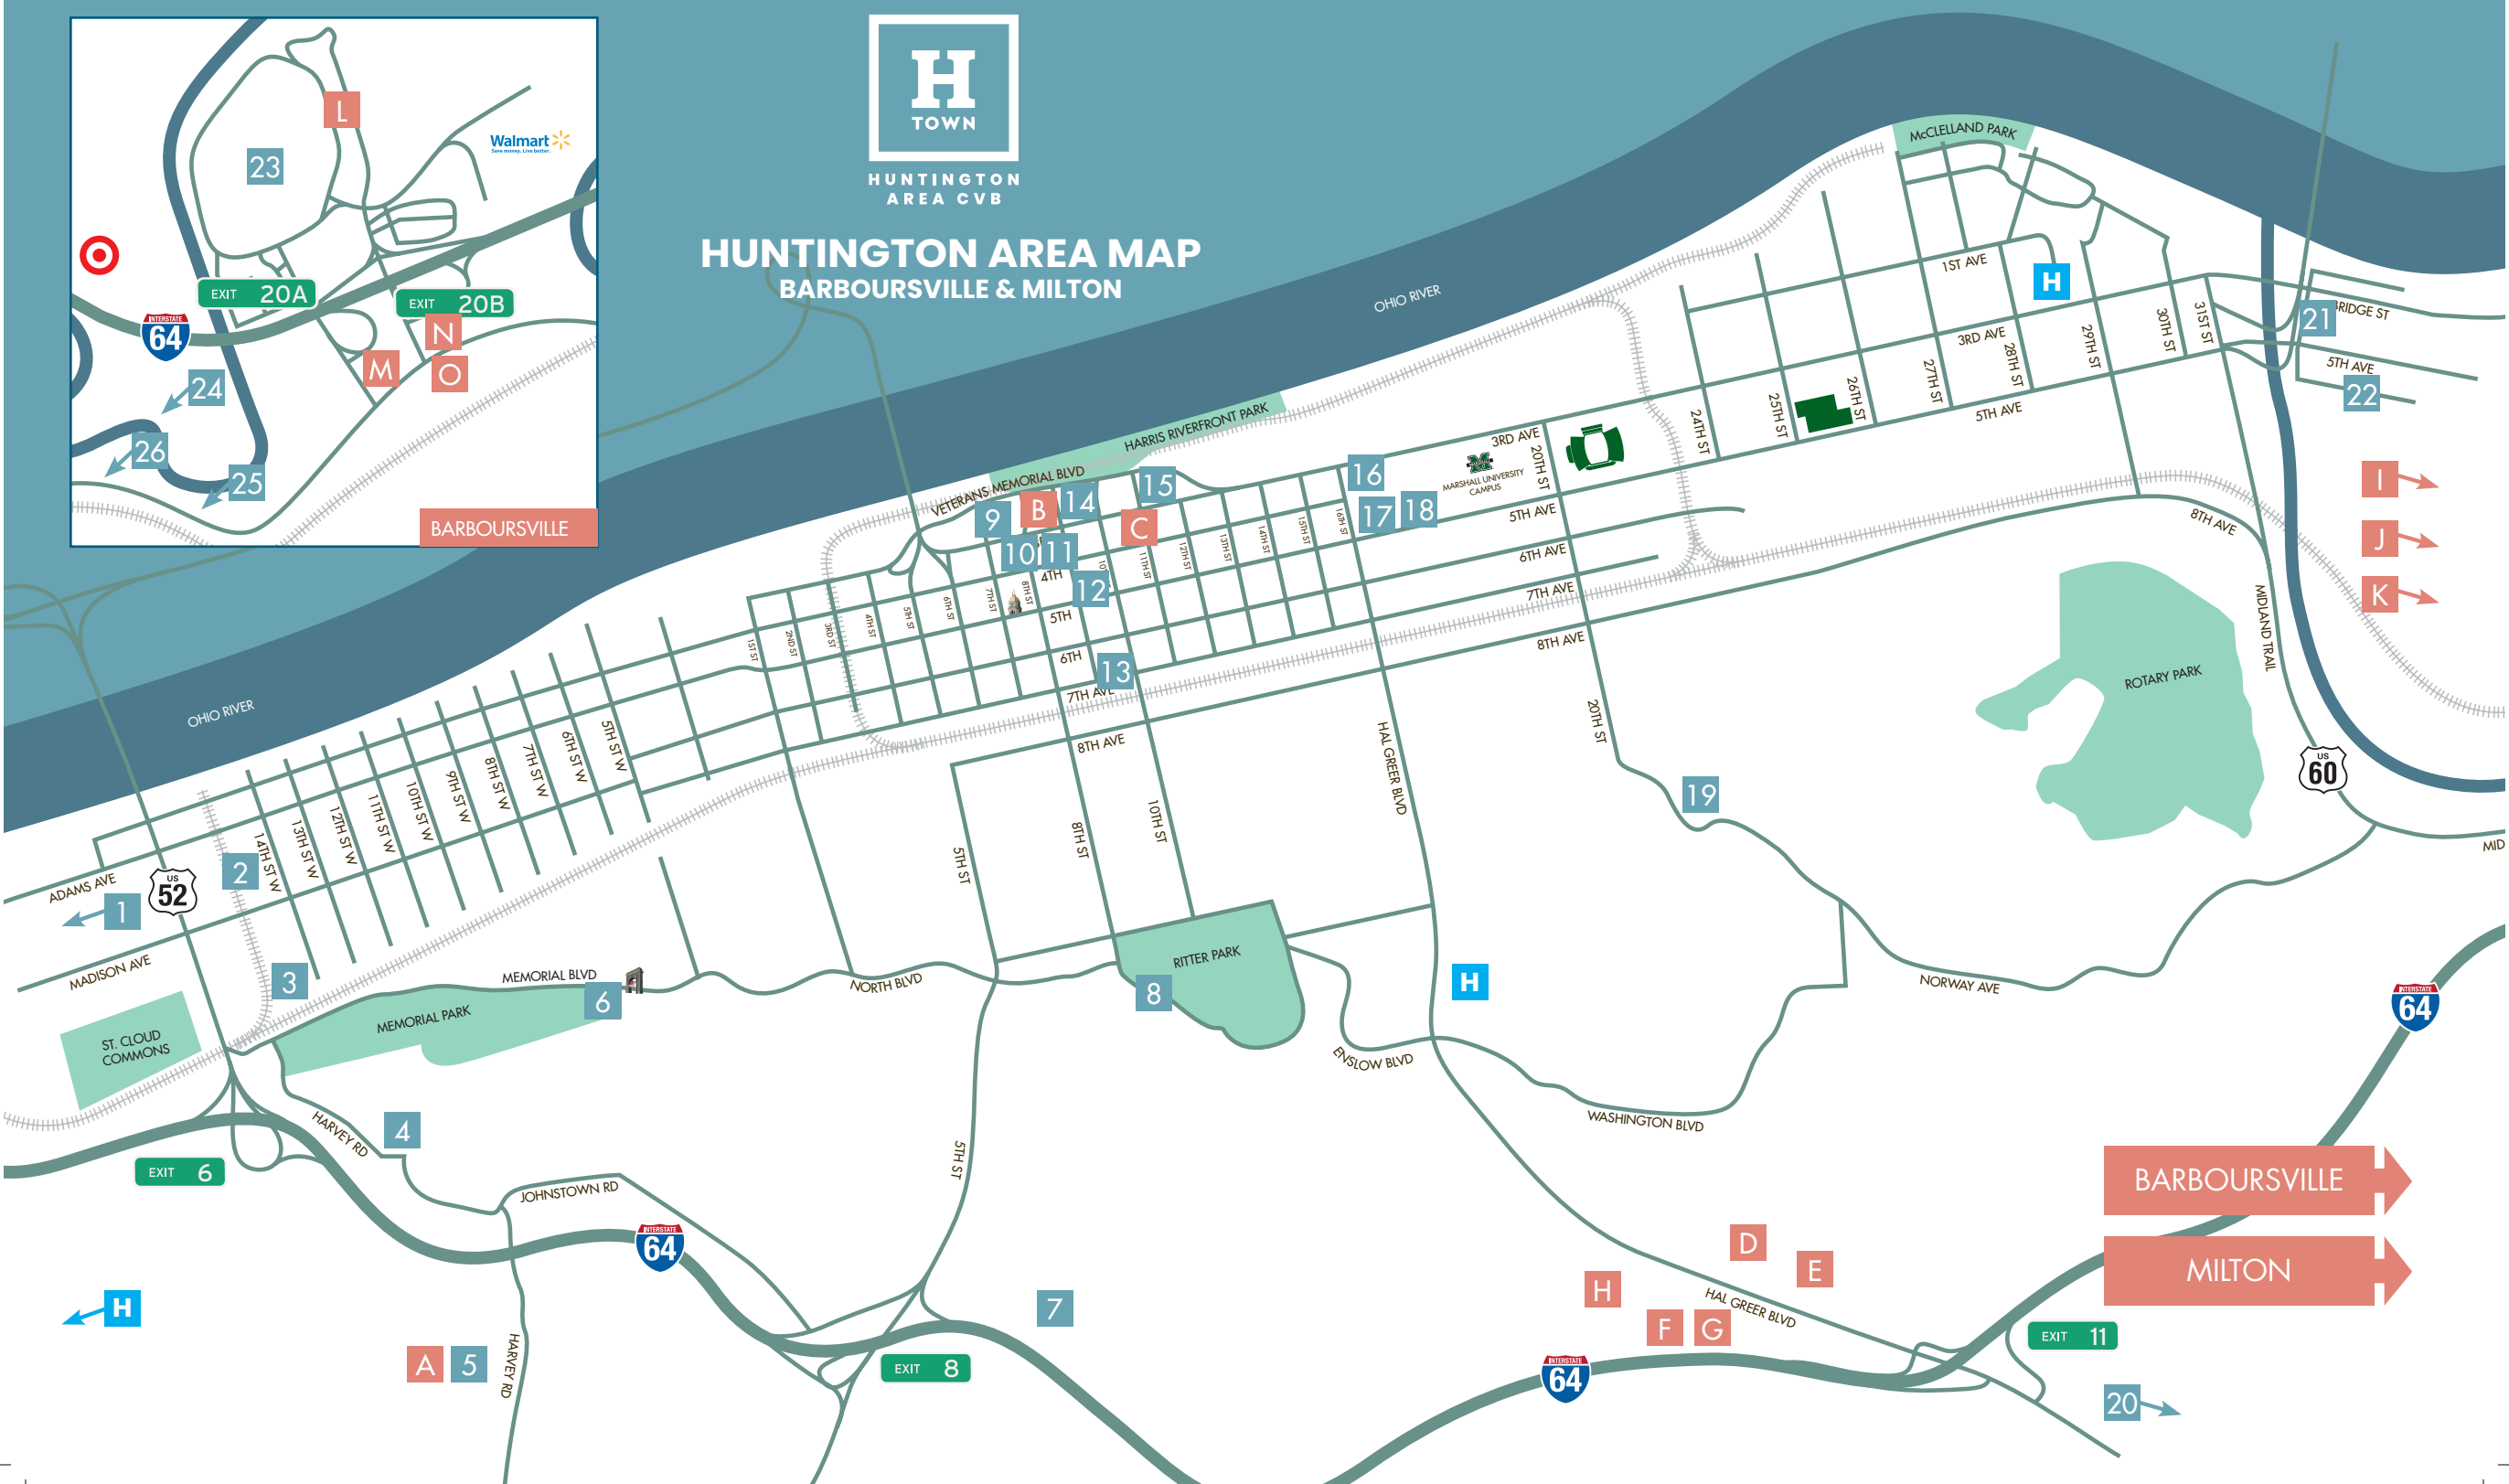

# HUNTINGTON AREA MAP BARBOURSVILLE & MILTON

BARBOURSVILLE →

MILTON →

- I →
- J →
- K →

H ←

A 5

EXIT 8

7

19

H

8

5TH ST

NORTH BLVD

JOHNSTOWN RD

MEMORIAL PARK

HARVEY RD

HAL GREER BLVD

8TH AVE

7TH AVE

6TH AVE

5TH AVE

VETERANS MEMORIAL BLVD

HARRIS RIVERFRONT PARK

OHIO RIVER

Area Parks

**H** Hospitals